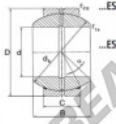

Gelenklager GEG

GEG15-ES-2RS-DURBAL - GE15-FO-2RS-DURBAL

<https://www.123kugellager.ch/kugellager-gehauselager/gelenkkopfe-gelenklager/geg/ge15-fo-2rs-durbal>

GEG15-ES-2RS

Sliding combination: steel / steel

Lubrication: lubrication required

order number	measurement [mm]			
type	d	B	C	D
GEG 15 ES-2RS	15	16	10	30

type	r1s min	r2s min	d4	α [°]	load rating C_0 [kN]	weight [kg]
GEG ES / GEG 15 ES-2RS	0,3	0,3	25,0	16	106,0	0,046

PRODUKTMERKMALE

Marke	DURBAL
N° Ean13	3663952505732
Innendurchmesser	15 mm
Außendurchmesser	30 mm
Dicke	10 mm
Typ	GEG
Gewicht	46 g
Gewinde	NA
Schmierung	mit
Verpackung	1
Standard	Ohne Standard

kontakt@123kugellager.ch

+49 (0) 800 001 076 6

CRT4 de Lesquin 60 Rue Du Haut De Sainghin 59273 Fretin FRANCE