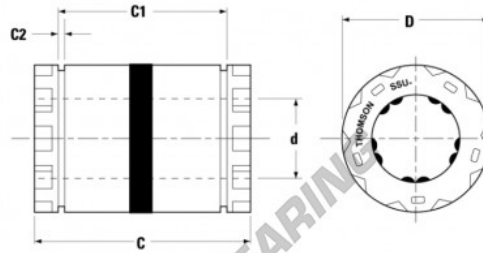

Andere Lager SSU10-THOMSON - SSU10-THOMSON

<https://www.123kugellager.ch/kugellager-gehauselager/andere-lager/ssu10-thomson>

Dimension	Value
[d] Nominal Diameter	0.625 in
[C] Length Along Axis	1.480 / 1.500 in
[C1]	1.095 / 1.125 in
[C2] Min	0.095 in
[d] Actual Diameter	0.6245 / 0.6250 in
[D] Adjustable Housing Bore, max	1.125 in
[D] Adjustable Housing Bore, min	1.125 in
[D] O.D.	1.120 in Nominal
[D] STD Housing Bore, Max	1.1250 in
[D] STD Housing Bore, min	1.125 in
Number of Ball Circles	10

PRODUKTMERKMALE

Marke	THOMSON
N° Ean13	3663952222042
Innendurchmesser	15.875 mm
Innendurchmesser	5/8" inch
Außendurchmesser	28.575 mm
Außendurchmesser	1 1/8" inch
Dicke	38.1 mm
Dicke	1 1/2" inch
Verpackung	1