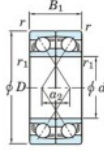

Rillenkugellager einreihig 7248-BDF-FY-JTEKT - 7248-BDF-FY-JTEKT

<https://www.123kugellager.ch/kugellager-gehauselager/rillenkugellager/einreihig/7248-bdf-fy-jtekt>

Boundary dimensions

123 BEARING

Original ball bearings Face to face (DF)

| Bearing No. | Boundary dimensions(mm) | | | | | Basic load ratings(kN) | | Fatigue load factor | | Limiting speeds(min-1) |
|-------------|-------------------------|-----|-----|---------|---------|------------------------|-----|---------------------|-----|------------------------|
| | d | D | B | r1(min) | r1(max) | Cr | Cor | Cr | Cor | Grease lub. |
| 7048DF FY | 240 | 360 | 112 | 3 | - | 591 | 751 | 24.6 | - | 1400 |