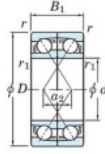

Rillenkugellager einreihig 7044-DF-FY-JTEKT - 7044-DF-FY-JTEKT

<https://www.123kugellager.ch/kugellager-gehauselager/rillenkugellager/einreihig/7044-df-fy-jtekt>

Boundary dimensions

For single ball bearings Face to face (DF)

Bearing No.	Boundary dimensions(mm)					Basic load ratings(kN)		Fatigue load factor		Limiting speeds(min-1)
	d	D	B	r1(min)	r2(min)	Cr	Cor	Co	f0	Grease lub.
7044DF FY	220	340	112	3	-	543	705	21.8	-	1500