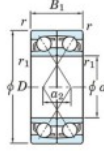

Rillenkugellager einreihig 7340-BDF-FY-JTEKT - 7340-BDF-FY-JTEKT

<https://www.123kugellager.ch/kugellager-gehauselager/rillenkugellager/einreihig/7340-bdf-fy-jtekt>

Boundary dimensions

Single row bearings Face to face (FF)

Bearing No.	Boundary dimensions(mm)					Basic load ratings(kN)		Fatigue load factor		Limiting speeds(min-1)
	d	D	B	r1(min)	r1(max)	Cr	Cor	Cu	f0	Grease lub.
7340BDF FY	200	420	160	5	-	878	1200	35.3	-	1000