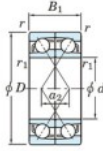

Rillenkugellager einreihig 7240-DF-FY-JTEKT - 7240-DF-FY-JTEKT

<https://www.123kugellager.ch/kugellager-gehauselager/rillenkugellager/einreihig/7240-df-fy-jtekt>

Boundary dimensions

Angular ball bearings Face to face (DF)

Bearing No.	Boundary dimensions(mm)					Basic load ratings(kN)		Fatigue load factor		Limiting speeds(min-1)
	d	D	B	r1 (mm)	r2 (mm)	Cr	Cor	Cu	f0	Grease lub.
7240DF FY	200	360	116	4	-	658	847	26.2	-	1500