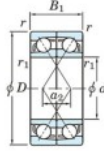

Rillenkugellager einreihig 7334-CDF-FY-JTEKT - 7334-CDF-FY-JTEKT

<https://www.123kugellager.ch/kugellager-gehauselager/rillenkugellager/einreihig/7334-cdf-fy-jtekt>

Boundary dimensions

Angular ball bearings Face to face (DF)

Bearing No.	Boundary dimensions (mm)					Basic load ratings (kN)		Fatigue load factor		Limiting speeds (min ⁻¹)
	d	D	B	r (min)	r1 (min)	Cr	Cor	f0	Grease lub.	
7334CDF FY	170	360	144	4	-	849	1040	33.1	13.8	2200