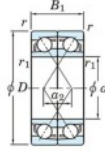

Rillenkugellager einreihig 7034-BDF-FY-JTEKT - 7034-BDF-FY-JTEKT

<https://www.123kugellager.ch/kugellager-gehauselager/rillenkugellager/einreihig/7034-bdf-fy-jtekt>

Boundary dimensions

Wahlrad ball bearings Face to face (FF)

| Bearing No. | Boundary dimensions(mm) | | | | | Basic load ratings(kN) | | Fatigue load factor | | Limiting speeds(min-1) |
|-------------|-------------------------|-----|----|---------|---------|------------------------|-----|---------------------|----|------------------------|
| | d | D | B | r1(min) | r1(max) | Cr | Cor | C2 | f0 | Grease lub. |
| 7034BDF FY | 170 | 260 | 84 | 2.1 | - | 338 | 386 | 13.8 | - | 1600 |