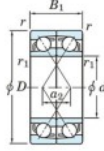

Rillenkugellager einreihig 7228-DF-FY-JTEKT - 7228-DF-FY-JTEKT

<https://www.123kugellager.ch/kugellager-gehauselager/rillenkugellager/einreihig/7228-df-fy-jtekt>

Boundary dimensions

Ball bearing Face to face (FF)

Bearing No.	Boundary dimensions(mm)					Basic load ratings(kN)		Fatigue load limit(kN) C ₀	factor f ₀	Limiting speeds(min-1) Grease lub.
	d	D	B	r1(min)	r1(max)	C _r	C _{0r}			
7228DF FY	140	250	84	3	-	443	468	17.3	-	2300