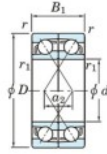

Rillenkugellager einreihig 7026-CDF-FY-JTEKT - 7026-CDF-FY-JTEKT

<https://www.123kugellager.ch/kugellager-gehauselager/rillenkugellager/einreihig/7026-cdf-fy-jtekt>

Boundary dimensions

Single ball bearings Face to face (FF)

Bearing No.	Boundary dimensions (mm)					Basic load ratings (kN)		Fatigue load factor		Limiting speeds (min ⁻¹)
	d	D	B	r (mm)	r1 (mm)	Cr	Cor	f0	Grease lub.	
7026CDF FY	130	200	66	2	-	262	274	11.9	15.9	3900