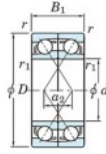

Rillenkugellager einreihig 7324-DF-FY-JTEKT - 7324-DF-FY-JTEKT

<https://www.123kugellager.ch/kugellager-gehauselager/rillenkugellager/einreihig/7324-df-fy-jtekt>

Boundary dimensions

Single row bearings Face to face (FF)

Bearing No.	Boundary dimensions (mm)					Basic load ratings (kN)		Fatigue load factor		Limiting speeds (min-1)
	d	D	B	r1 (min)	r1 (max)	Cr	C0r	f0	Grease lub.	
7324DF FY	120	260	110	3	-	500	504	18.9	-	2400