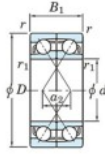

Rillenkugellager einreihig 7024-BDF-FY-JTEKT - 7024-BDF-FY-JTEKT

<https://www.123kugellager.ch/kugellager-gehauselager/rillenkugellager/einreihig/7024-bdf-fy-jtekt>

Boundary dimensions

Two ball bearings Face to face (FF)

Bearing No.	Boundary dimensions(mm)					Basic load ratings(kN)		Fatigue load limit (kN) - Oil	factor f0	Limiting speeds(min-1) Grease Lub.
	d	D	B	r1(min)	r1(max)	Cr	Cor			
7024BDF FY	120	180	56	2	-	176	186	7.85	-	2300