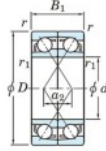

Rillenkugellager einreihig 7320-CDF-FY-JTEKT - 7320-CDF-FY-JTEKT

<https://www.123kugellager.ch/kugellager-gehauselager/rillenkugellager/einreihig/7320-cdf-fy-jtekt>

Boundary dimensions

Single ball bearings Face to face (FF)

Bearing No.	Boundary dimensions(mm)					Basic load ratings(kN)		Fatigue load factor		Limiting speeds(min-1)
	d	D	B	r1(min)	r1(max)	Cr	Cor	f0	f0	Grease lub.
7320CDF FY	100	215	94	3	-	400	346	14.2	13.4	4000