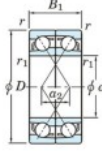

Rillenkugellager einreihig 7418-DF-FY-JTEKT - 7418-DF-FY-JTEKT

<https://www.123kugellager.ch/kugellager-gehauselager/rillenkugellager/einreihig/7418-df-fy-jtekt>

Boundary dimensions

Single row bearings Face to face (DF)

Bearing No.	Boundary dimensions(mm)					Basic load ratings(kN)		Fatigue load limit(kN)	factor	Limiting speeds(min-1)
	d	D	B	r1(min)	r1(max)	Cr	C0r	Cr	f0	Grease lub.
7418DF FY	90	225	108	4	-	439	393	16.2	-	2100