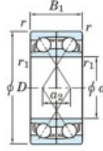

Rillenkugellager einreihig 7918-CDF-FY-JTEKT - 7918-CDF-FY-JTEKT

<https://www.123kugellager.ch/kugellager-gehauselager/rillenkugellager/einreihig/7918-cdf-fy-jtekt>

Boundary dimensions

Ball bearings Face to face (FF)

Bearing No.	Boundary dimensions (mm)					Basic load ratings (kN)		Fatigue load factor		Limiting speeds (min-1)
	d	D	B	r (mm)	r1 (mm)	Cr	Cor	Cu	f0	(grease lub.)
7918CDF FY	90	125	36	1.1	-	80.3	85.2	4.25	16.6	6200