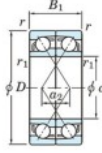

Rillenkugellager einreihig 7317-CDF-FY-JTEKT - 7317-CDF-FY-JTEKT

<https://www.123kugellager.ch/kugellager-gehauselager/rillenkugellager/einreihig/7317-cdf-fy-jtekt>

Boundary dimensions

Two ball bearings Face to face (DF)

Bearing No.	Boundary dimensions (mm)					Basic load ratings (kN)		Fatigue load limit (kN)	factor	Limiting speeds (min ⁻¹)
	d	D	B	r (min)	r1 (min)	Cr	Cor	Ca		
7317CDF FY	85	180	B2	3	-	326	261	16.7	13.5	4900