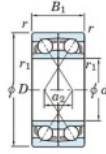

Rillenkugellager einreihig 7917-CDF-FY-JTEKT - 7917-CDF-FY-JTEKT

<https://www.123kugellager.ch/kugellager-gehauselager/rillenkugellager/einreihig/7917-cdf-fy-jtekt>

Boundary dimensions

Single row bearings Face to face (FF)

Bearing No.	Boundary dimensions (mm)					Basic load ratings (kN)		Fatigue load factor		Limiting speeds (min-1)
	d	D	B	r1 (min)	r2 (min)	Cr	Cor	Ca	f0	Grease lub.
7917CDF FY	85	120	36	1.1	-	79	81.3	4.2	16.5	6500