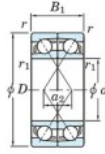

Rillenkugellager einreihig 7316-DF-FY-JTEKT - 7316-DF-FY-JTEKT

<https://www.123kugellager.ch/kugellager-gehauselager/rillenkugellager/einreihig/7316-df-fy-jtekt>

Boundary dimensions

Angular contact bearings Face to face (DF)

Bearing No.	Boundary dimensions (mm)					Basic load ratings (kN)		Fatigue load factor		Limiting speeds (min-1)
	d	D	B	r (min)	r1 (min)	Cr	C0r	Cu	f0	Grease lub.
7316DF FY	80	170	78	2.1	-	282	218	13.5	-	3800