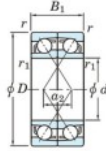

Rillenkugellager einreihig 7216-DF-FY-JTEKT - 7216-DF-FY-JTEKT

<https://www.123kugellager.ch/kugellager-gehauselager/rillenkugellager/einreihig/7216-df-fy-jtekt>

Boundary dimensions

Single ball bearings Face to face (FF)

Bearing No.	Boundary dimensions(mm)					Basic load ratings(kN)		Fatigue load factor		Limiting speeds(min-1)
	d	D	B	r (min)	r1 (min)	Cr	Cor	Co	f0	Grease lub.
7216DF FY	80	140	52	2	-	173	143	8.25	-	4300