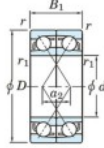

Rillenkugellager einreihig 7016-BDF-FY-JTEKT - 7016-BDF-FY-JTEKT

<https://www.123kugellager.ch/kugellager-gehauselager/rillenkugellager/einreihig/7016-bdf-fy-jtekt>

Boundary dimensions

Angular ball bearings Face to face (FF)

Bearing No.	Boundary dimensions (mm)					Basic load ratings (kN)		Fatigue load factor		Limiting speeds (min-1) Grease Lub.
	d	D	B	r (mm)	r1 (mm)	Cr	Cor	Cu	f0	
7016BDF FY	80	125	44	1.1	-	97.1	91.3	4.75	-	3500