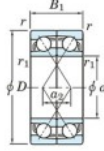

Rillenkugellager einreihig 7015-DF-JTEKT - 7015-DF-JTEKT

<https://www.123kugellager.ch/kugellager-gehauselager/rillenkugellager/einreihig/7015-df-jtekt>

Boundary dimensions

Angular contact bearings Face to face (DF)

Bearing No.	Boundary dimensions(mm)					Basic load ratings(kN)		Fatigue load factor		Limiting speeds(min-1)
	d	D	B	r1(min)	r2(min)	Cr	Cor	Ca	f0	Grease lub.
7015DF FY	75	115	40	1.1	-	88.6	83.4	4.5	-	5000