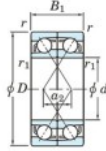

## Rillenkugellager einreihig 7914-CDF-FY-JTEKT - 7914-CDF-FY-JTEKT

<https://www.123kugellager.ch/kugellager-gehauselager/rillenkugellager/einreihig/7914-cdf-fy-jtekt>

Boundary dimensions

Single ball bearings Face to face (FF)

Bearing No.	Boundary dimensions(mm)					Basic load ratings(kN)		Fatigue load factor		Limiting speeds(min-1)
	d	D	B	r1(min)	r1(max)	Cr	Cor	Cu	f0	Grease lub.
7914CDF FY	70	100	32	1	-	58.8	58	3.05	16.4	7800