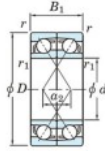

## Rillenkugellager einreihig 7913-CDF-JTEKT - 7913-CDF-JTEKT

<https://www.123kugellager.ch/kugellager-gehauselager/rillenkugellager/einreihig/7913-cdf-jtekt>

Boundary dimensions

Single row bearings Face to face (FF)

Bearing No.	Boundary dimensions (mm)					Basic load ratings (kN)		Fatigue load factor		Limiting speeds (min-1)
	d	D	B	r (mm)	r1 (mm)	C <sub>r</sub>	C <sub>0r</sub>	C <sub>u</sub>	f <sub>0</sub>	Grease lub.
7913CDF FY	65	90	26	1	-	42.2	42.3	2.2	16.5	8600