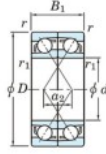

Rillenkugellager einreihig 7411-BDF-FY-JTEKT - 7411-BDF-FY-JTEKT

<https://www.123kugellager.ch/kugellager-gehauselager/rillenkugellager/einreihig/7411-bdf-fy-jtekt>

Boundary dimensions

Single row bearings Face to face (FF)

Bearing No.	Boundary dimensions (mm)					Basic load ratings (kN)		Fatigue load limit (kN)	factor	Limiting speeds (min-1)
	d	D	B	r (min)	r1 (min)	Cr	Cor	Cu	f0	Grease lub.
7411BDF FY	55	140	66	2.1	-	224	153	11	-	3000