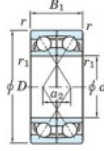

Rillenkugellager einreihig 7211-BDF-FY-JTEKT - 7211-BDF-FY-JTEKT

<https://www.123kugellager.ch/kugellager-gehauselager/rillenkugellager/einreihig/7211-bdf-fy-jtekt>

Boundary dimensions

Angular ball bearings Face to face (FF)

Bearing No.	Boundary dimensions(mm)					Basic load ratings(kN)		Fatigue load factor		Limiting speeds(min-1)
	d	D	B	r (min)	r1 (min)	Cr	Cor	Cu	f0	Grease Lub.
7211BDF FY	55	100	42	1.5	-	89.6	67.6	3.95	-	4600