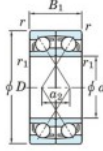

Rillenkugellager einreihig 7310-BDF-FY-JTEKT - 7310-BDF-FY-JTEKT

<https://www.123kugellager.ch/kugellager-gehauselager/rillenkugellager/einreihig/7310-bdf-fy-jtekt>

Boundary dimensions

Two deep groove bearings Face to face (DF)

Bearing No.	Boundary dimensions (mm)					Basic load ratings (kN)		Fatigue load factor		Limiting speeds (min-1)
	d	D	B	r (min)	r1 (min)	Cr	Cor	Cu	f0	Grease lub.
7310BDF FY	50	110	54	2	-	131	88.6	5.8	-	4400