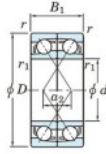

Rillenkugellager einreihig 7407-BDF-FY-JTEKT - 7407-BDF-FY-JTEKT

<https://www.123kugellager.ch/kugellager-gehauselager/rillenkugellager/einreihig/7407-bdf-fy-jtekt>

Boundary dimensions

Original ball bearings Face to face (DF)

Bearing No.	Boundary dimensions (mm)					Basic load ratings (kN)		Fatigue load limit (kN)	factor	Limiting speeds (min-1)
	d	D	B	r (min)	r1 (min)	Cr	Cor			
7407BDF FY	35	100	50	1.5	-	114	68.6	4.9	-	4300