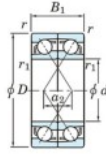

Rillenkugellager einreihig 7207-BDF-FY-JTEKT - 7207-BDF-FY-JTEKT

<https://www.123kugellager.ch/kugellager-gehauselager/rillenkugellager/einreihig/7207-bdf-fy-jtekt>

Boundary dimensions

Single ball bearings Face to face (FF)

Bearing No.	Boundary dimensions (mm)					Basic load ratings (kN)		Fatigue load limit (kN)	factor	Limiting speeds (min-1)
	d	D	B	r (min)	r1 (min)	Cr	Cor	Cu	f0	Grease lub.
7207BDF FY	35	72	34	1.1	-	52.1	34.1	2.1	-	6600