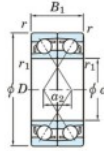

Rillenkugellager einreihig 7306-DF-FY-JTEKT - 7306-DF-FY-JTEKT

<https://www.123kugellager.ch/kugellager-gehauselager/rillenkugellager/einreihig/7306-df-fy-jtekt>

Boundary dimensions

Angular ball bearings Face to face (DF)

Bearing No.	Boundary dimensions(mm)						Basic load ratings(kN)		Fatigue load limit(kN)	factor	Limiting speeds(min-1)
	d	D	B	r1(min)	r1(max)	-	Cr	Cor	Cu	f0	Grease lub.
7306DF FY	30	72	38	1.1	-	-	61.1	37.8	2.6	-	9200