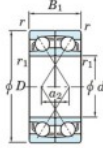

## Rillenkugellager einreihig 7306-BDF-FY-JTEKT - 7306-BDF-FY-JTEKT

<https://www.123kugellager.ch/kugellager-gehauselager/rillenkugellager/einreihig/7306-bdf-fy-jtekt>

Boundary dimensions

Angular ball bearings Face to face (DF)

Bearing No.	Boundary dimensions(mm)					Basic load ratings(kN)		Fatigue load factor		Limiting speeds(min-1)
	d	D	B	r (mm)	r1 (mm)	Cr	Cor	Cu	f0	Grease lub.
7306BDF FY	30	72	38	1.1	-	56.1	34.7	2.25	-	6900