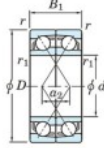

Rillenkugellager einreihig 7006-DF-FY-JTEKT - 7006-DF-FY-JTEKT

<https://www.123kugellager.ch/kugellager-gehauselager/rillenkugellager/einreihig/7006-df-fy-jtekt>

Boundary dimensions

(Single row bearings Face to face (DF))

Bearing No.	Boundary dimensions (mm)					Basic load ratings (kN)		Fatigue load factor		Limiting speeds (min-1)
	d	D	B	r (mm)	r1 (mm)	Cr	C0r	Cu	F0	Grease Lub.
7006DF FY	30	55	26	1	-	29.5	20.2	1.2	-	11000