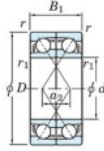

Rillenkugellager einreihig 7405-BDF-FY-JTEKT - 7405-BDF-FY-JTEKT

<https://www.123kugellager.ch/kugellager-gehauselager/rillenkugellager/einreihig/7405-bdf-fy-jtekt>

Boundary dimensions

Angular ball bearings Face to face (FF)

Bearing No.	Boundary dimensions(mm)					Basic load ratings(kN)		Fatigue load limit ₁₀ (kN)	factor	Limiting speeds(min-1)
	d	D	B	r (min)	r1 (min)	C _r	C _{0r}			
7405BDF FY	25	80	42	1.5	-	74.9	43	3.1	-	5500