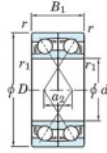

Rillenkugellager einreihig 7005-CDF-FY-JTEKT - 7005-CDF-FY-JTEKT

<https://www.123kugellager.ch/kugellager-gehauselager/rillenkugellager/einreihig/7005-cdf-fy-jtekt>

Boundary dimensions

Single ball bearings Face to face (FF)

Bearing No.	Boundary dimensions (mm)					Basic load ratings (kN)		Fatigue load limit (kN)	factor	Limiting speeds (min-1)
	d	D	B	r (min)	r1 (min)	C _r	C _{0r}			
7005CDF FY	25	47	24	0.6	-	24.9	16	1	14.7	18000 Grease lub.