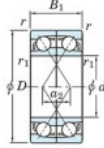

Rillenkugellager einreihig 7005-BDF-FY-JTEKT - 7005-BDF-FY-JTEKT

<https://www.123kugellager.ch/kugellager-gehauselager/rillenkugellager/einreihig/7005-bdf-fy-jtekt>

Boundary dimensions

Single ball bearings Face to face (FF)

Bearing No.	Boundary dimensions(mm)					Basic load ratings(kN)		Fatigue load factor		Limiting speeds(min-1)
	d	D	B	r (min)	r1 (min)	C _r	C _{0r}	C _u	f ₀	Grease lub.
7005BDF FY	25	47	24	0.6	-	20.7	13.4	0.78	-	10000