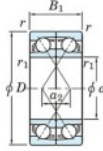

Rillenkugellager einreihig 7202-DF-FY-JTEKT - 7202-DF-FY-JTEKT

<https://www.123kugellager.ch/kugellager-gehauselager/rillenkugellager/einreihig/7202-df-fy-jtekt>

Boundary dimensions

Angular ball bearings Face to face (DF)

| Bearing No. | Boundary dimensions (mm) | | | | | Basic load ratings (kN) | | Fatigue load limit (kN) | Fatigue factor | Limiting speeds (min-1) |
|-------------|--------------------------|----|----|---------|----------|-------------------------|------|-------------------------|----------------|-------------------------|
| | d | D | B | r (min) | r1 (min) | Cr | Cor | C0 | f0 | Grease lub. |
| 7202DF FY | 15 | 35 | 22 | 0.6 | - | 16.4 | 8.55 | 0.6 | - | 19000 |