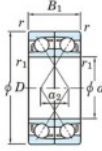

Rillenkugellager einreihig 7202-BDF-FY-JTEKT - 7202-BDF-FY-JTEKT

<https://www.123kugellager.ch/kugellager-gehauselager/rillenkugellager/einreihig/7202-bdf-fy-jtekt>

Boundary dimensions

Single row bearings Face to face (FF)

Bearing No.	Boundary dimensions (mm)					Basic load ratings (kN)		Fatigue load factor		Limiting speeds (min ⁻¹)
	d	D	B	r (mm)	r1 (mm)	Cr	Cor	Cu	f0	Grease lub.
7202BDF FY	15	35	22	0.6	-	15.1	7.85	0.52	-	14000