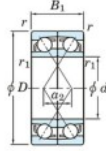

Rillenkugellager einreihig 7200-CDF-FY-JTEKT - 7200-CDF-FY-JTEKT

<https://www.123kugellager.ch/kugellager-gehauselager/rillenkugellager/einreihig/7200-cdf-fy-jtekt>

Boundary dimensions

Single ball bearings Face to face (FF)

Bearing No.	Boundary dimensions(mm)					Basic load ratings(kN)		Fatigue load factor		Limiting speeds(min-1)
	d	D	B	r1(min)	r1(max)	Cr	Cor	Cu	f0	Grease lub.
7200CDF FY	10	30	18	0.6	-	10.2	4.7	0.24	13.4	32000