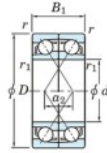

Rillenkugellager einreihig 7200-BDF-FY-JTEKT - 7200-BDF-FY-JTEKT

<https://www.123kugellager.ch/kugellager-gehauselager/rillenkugellager/einreihig/7200-bdf-fy-jtekt>

Boundary dimensions

Single ball bearings Face to face (FF)

Bearing No.	Boundary dimensions (mm)					Basic load ratings (kN)		Fatigue load limit (kN)	factor	Limiting speeds (min-1)
	d	D	B	r (min)	r1 (min)	Cr	Cor	Cur	f0	Grease lub.
7200BDF FY	10	30	18	0.6	-	8.7	4.05	0.21	-	18000