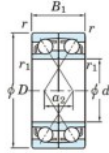

Rillenkugellager einreihig 7220-DF-JTEKT - 7220-DF-JTEKT

<https://www.123kugellager.ch/kugellager-gehauselager/rillenkugellager/einreihig/7220-df-jtekt>

Boundary dimensions

Single row bearings Face to face (DF)

Bearing No.	Boundary dimensions(mm)						Basic load ratings(kN)		Fatigue load factor		Limiting speeds(min-1) Grease lub.
	d	D	B	r (min)	r1 (min)	Cr	Cor	Cu	f0		
7220DF	100	180	68	2.1	1.1	292	252	13	-	2600	