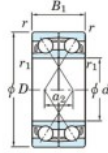

## Rillenkugellager einreihig 7220-BDF-JTEKT - 7220-BDF-JTEKT

<https://www.123kugellager.ch/kugellager-gehauselager/rillenkugellager/einreihig/7220-bdf-jtekt>

Boundary dimensions

(Single row bearings Face to face (DF))

Bearing No.	Boundary dimensions(mm)					Basic load ratings(kN)		Fatigue load limit(kN) C <sub>02</sub>	factor f0	Limiting speeds(min-1) Grease lub.
	d	D	B	r (min)	r1 (min)	C <sub>r</sub>	C <sub>0r</sub>			
7220BDF	100	180	68	2.1	1.1	264	229	11.3	-	2000