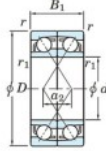

Rillenkugellager einreihig 7217-CDF-JTEKT - 7217-CDF-JTEKT

<https://www.123kugellager.ch/kugellager-gehauselager/rillenkugellager/einreihig/7217-cdf-jtekt>

Boundary dimensions

Single and bearings Face to face (DF)

Bearing No.	Boundary dimensions (mm)						Basic load ratings (kN)		Fatigue load factor		Limiting speeds (min ⁻¹)
	d	D	B	r (min)	r1 (min)	r2 (min)	Cr	Cor	f0	f0	Grease lub.
7217CDF	85	150	56	2	1		227	193	11.4	14.7	4400