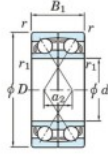

Rillenkugellager einreihig 7211-CDF-JTEKT - 7211-CDF-JTEKT

<https://www.123kugellager.ch/kugellager-gehauselager/rillenkugellager/einreihig/7211-cdf-jtekt>

Boundary dimensions

Angular ball bearings Face to face (DF)

| Bearing No. | Boundary dimensions(mm) | | | | | Basic load ratings(kN) | | Fatigue load factor | | Limiting speeds(min-1) |
|-------------|-------------------------|-----|----|--------|---------|------------------------|------|---------------------|------|------------------------|
| | d | D | B | r (mm) | r1 (mm) | Cr | Cor | f0 | f0 | Grease lub. |
| 7211CDF | 55 | 100 | 42 | 1.5 | 1 | 112 | 86.1 | 5.6 | 14.6 | 6700 |