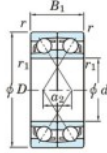

## Rillenkugellager einreihig 7211-DF-JTEKT - 7211-DF-JTEKT

<https://www.123kugellager.ch/kugellager-gehauselager/rillenkugellager/einreihig/7211-df-jtekt>

Boundary dimensions

Single ball bearings Face to face (DF)

Bearing No.	Boundary dimensions(mm)					Basic load ratings(kN)		Fatigue load limit(kN)		factor	Limiting speeds(min-1)
	d	D	B	r1(min)	r1(max)	Cr	Cor	C0	f0		
7211DF	55	100	42	1.5	1	104	79.6	4.9	-	-	4800