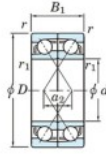

Rillenkugellager einreihig 7209-CDF-JTEKT - 7209-CDF-JTEKT

<https://www.123kugellager.ch/kugellager-gehauselager/rillenkugellager/einreihig/7209-cdf-jtekt>

Boundary dimensions

Single ball bearings Face to face (DF)

Bearing No.	Boundary dimensions (mm)						Basic load ratings (kN)		Fatigue load factor		Limiting speeds (min-1)
	d	D	B	r (min)	r1 (min)	Cr	Cor	Cu	f0	Grease lub	
7209CDF	45	85	38	1.1	0.6	87.1	61.8	4.2	14.2	8000	