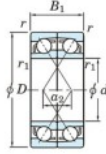

Rillenkugellager einreihig 7208-DF-JTEKT - 7208-DF-JTEKT

<https://www.123kugellager.ch/kugellager-gehauselager/rillenkugellager/einreihig/7208-df-jtekt>

Boundary dimensions

Single ball bearings Face to face (FF)

Bearing No.	Boundary dimensions(mm)						Basic load ratings(kN)		Fatigue load limit(kN)		Limiting speeds(min-1)
	d	D	B	r (min)	r1 (min)	Cr	C0r	C0	f0		
7208DF	40	80	36	1.1	0.6	71.7	50.3	3.25	-	Grease lub. 6400	