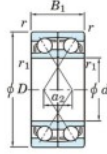

Rillenkugellager einreihig 7208-BDF-JTEKT - 7208-BDF-JTEKT

<https://www.123kugellager.ch/kugellager-gehauselager/rillenkugellager/einreihig/7208-bdf-jtekt>

Boundary dimensions

Single ball bearings Face to face (DF)

Bearing No.	Boundary dimensions(mm)						Basic load ratings(kN)		Fatigue load factor		Limiting speeds(min-1)
	d	D	B	r1(min)	r1(max)	Cr	Cor	C0	F0	Grease lub.	
7208BDF	40	80	36	1.1	0.6	65.2	45.9	2.8	-	4800	