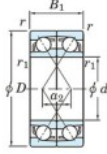

## Rillenkugellager einreihig 7307-CDF-JTEKT - 7307-CDF-JTEKT

<https://www.123kugellager.ch/kugellager-gehauselager/rillenkugellager/einreihig/7307-cdf-jtekt>

Boundary dimensions

123 BEARING

Single ball bearings Face to face (DF)

Bearing No.	Boundary dimensions(mm)					Basic load ratings(kN)		Fatigue load factor		Limiting speeds(min-1)
	d	D	B	r (min)	r1 (min)	Cr	Cor	f0	f0	Grease lub.
7307CDF	35	80	42	1.5	1	86.9	56.6	4.2	13.4	8800