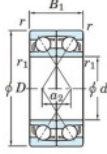

Rillenkugellager einreihig 7207-BDF-JTEKT - 7207-BDF-JTEKT

<https://www.123kugellager.ch/kugellager-gehauselager/rillenkugellager/einreihig/7207-bdf-jtekt>

Boundary dimensions

Single ball bearings Face to face (DF)

Bearing No.	Boundary dimensions(mm)					Basic load ratings(kN)		Fatigue load factor		Limiting speeds(min-1)
	d	D	B	r1(min)	r2(min)	Cr	Cor	f0	f0	Grease lub.
7207BDF	35	72	34	1.1	0.6	54.9	36.9	2.25	-	5200