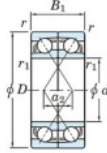

## Rillenkugellager einreihig 7306-CDF-JTEKT - 7306-CDF-JTEKT

<https://www.123kugellager.ch/kugellager-gehauselager/rillenkugellager/einreihig/7306-cdf-jtekt>

Boundary dimensions

4 Balls per bearing Face to face (DF)

| Bearing No. | Boundary dimensions(mm) |    |    |         |          |      | Basic load ratings(kN) |      | Fatigue load factor |       | Limiting speeds(min-1)<br>Grease lub. |
|-------------|-------------------------|----|----|---------|----------|------|------------------------|------|---------------------|-------|---------------------------------------|
|             | d                       | D  | B  | r (min) | r1 (min) | Cr   | C0r                    | f0   | f0                  |       |                                       |
| 7306CDF     | 30                      | 72 | 38 | 1.1     | 0.6      | 69.5 | 44.2                   | 3.25 | 13.4                | 10000 |                                       |