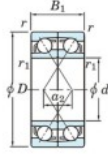

Rillenkugellager einreihig 7405-DF-JTEKT - 7405-DF-JTEKT

<https://www.123kugellager.ch/kugellager-gehauselager/rillenkugellager/einreihig/7405-df-jtekt>

Boundary dimensions

ROLLAKIN BEARING

Bearing No.	Boundary dimensions(mm)					Basic load ratings(kN)		Fatigue load factor		Limiting speeds(min-1)
	d	D	B	r1(mm)	r2(mm)	Cr	Cor	f0	Grease lub.	
7405DF	25	80	42	1.5	1	86.6	51.5	4	-	5100